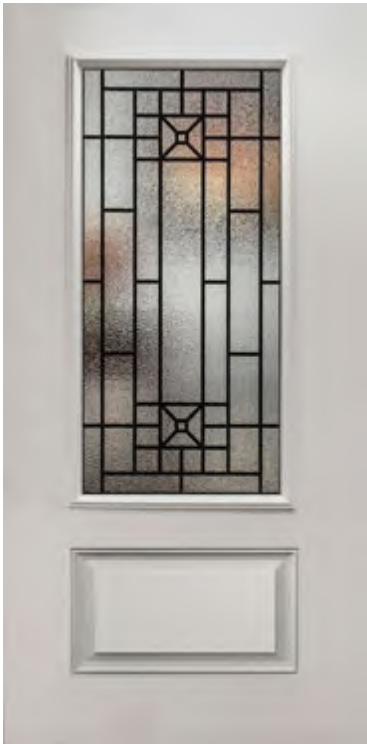

SM-F
 Available Widths:
 32", 34", 36", 42"
 Madison Glass by ODL

6'8"

SMOOTH RP

MENNIE CANADA

Summit Glass made by ODL

SM-RP
 Available Widths:
 32", 34", 36"
 Courtyard Glass by ODL

SM-RP
 Available Widths:
 32", 34", 36"
 Mohave Glass by ODL

6'8"

SMOOTH ZEM

MENNIE CANADA

SM-2EM
Available Widths:
32", 34", 36"
Monterey Glass by ODL

SM-2EM
Available Widths:
32", 34", 36"
Summit Glass by ODL

SM-2EM
Available Widths:
32", 34", 36"
Mediterranean by ODL

SM-2EM
Available Widths:
32", 34", 36"
Courtyard Glass by ODL

SM-2EM
Available Widths:
32", 34", 36"
Reflections Glass by RegaLead

SM-2EM
Available Widths:
32", 34", 36"
Madison Glass by ODL

SMOOTH 2PR

SM-2PR - Executive Raised

2 Panel

Waterside Glass made by ODL

SM-2PR
Available Widths:
32", 34", 36"
Oak Park Glass by ODL

SM-2PR
Available Widths:
32", 34", 36"
Mediterranean Glass by ODL

SM-2PR
Available Widths:
32", 34", 36"
Monterey Glass by ODL