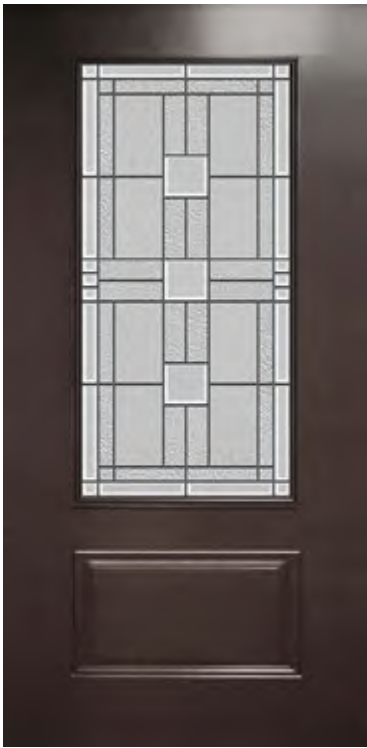

SM-2EM
Available Widths:
32", 34", 36"
Monterey Glass by ODL