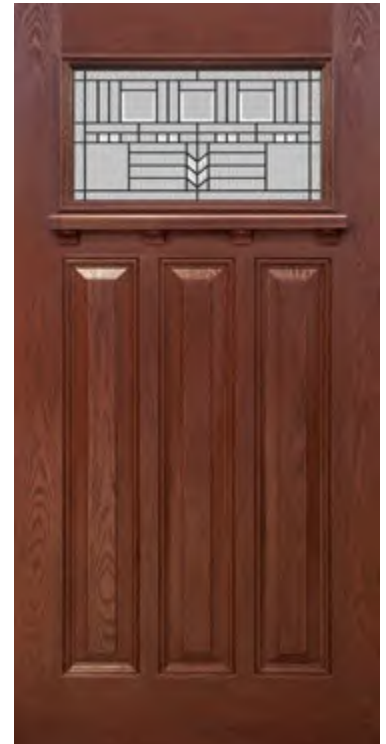

OAK GRAIN CR

MENNIE CANADA

Glass made by RegaLead

WG-CR
 Available Widths:
 34", 36"
 Madison Glass by ODL

WG-CR
 Available Widths:
 34", 36"
 6 Lites Boroque Glass by ODL

WG-CR
 Available Widths:
 34", 36"
 Oak Park Glass by ODL