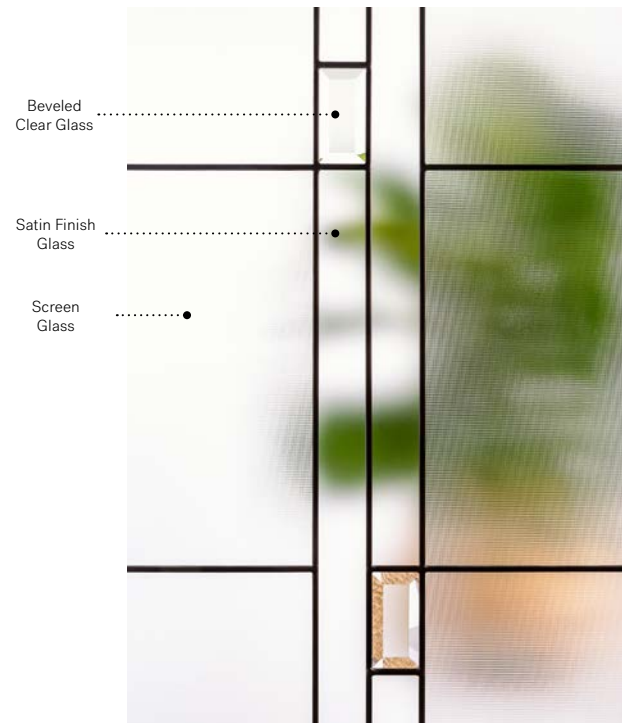

Arima

Arima is the perfect choice for both 1960s bungalows as well as for classic style homes. This model fits particularly well in entrances with symmetrical composition — a look that can be achieved with carefully placed exterior light fixtures or with some well chosen decorative objects.

Stained Glass: Satin finish glass, beveled clear glass and Screen glass.

Caming: Patina.

Frames: Contemporary or Novapvc.

Sidelites and transom: Looks great accompanied by satin finish or Screen glass.

Available in custom sizes.

Privacy Level **4/5**
PRIVATE