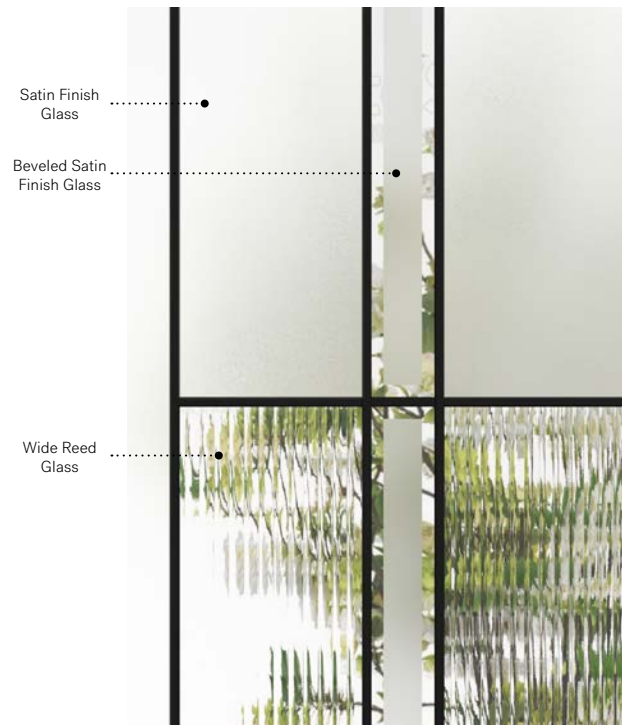

Nobel

A sophisticated looking stained glass designed for today's architectural styles. This model expresses all its nobility thanks to a bold composition and contrasting textures. Nobel will enhance contemporary or classic style single-family homes.

Stained Glass: Satin finish glass, Beveled Satin finish glass and Wide Reed glass.
Caming: 1/4" wide flat Patina caming.
Frames: Contemporary or Novapvc.
Sidelites and transom: Looks great accompanied by Satin finish glass.
Available in custom sizes.

Privacy Level **3/5**
SEMI-PRIVATE

Frames	22"×64"	22"×48"	22"×36"	7"×64"	8"×48"	8"×36"
Contemporary	10-395-060-005	10-395-057-005	10-395-050-005	10-395-005-005	10-395-017-005	10-395-010-005
Novapvc	10-395-060-001	10-395-057-001	10-395-050-001	10-395-005-001	10-395-017-001	10-395-010-001