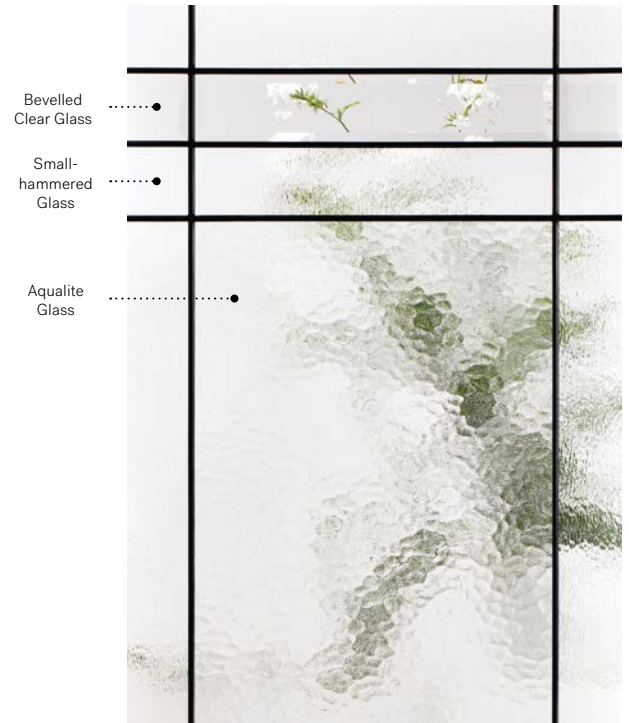

Celeste

Orleans steel door with Prestige Mouldings p.19. Celeste 22" x 48" doorglass with 8" x 48" sidelite p.69.

# Celeste

Celeste juxtaposes different types of glass within its patina coming, creating a delicate geometric pattern with a refined and balanced light effect.

**Stained glass:** Bevelled clear glass, Small-hammered glass and Aqualite glass.

**Coming:** Patina.

**Frames:** Contemporary, Novapvc or Stainable.

**Sidelites and transom:** Looks great accompanied by Clear glass.

Available in custom sizes.

Privacy Level **3/5**  
SEMI-PRIVATE

					
<b>Frames</b>	22"×64"	22"×48"	22"×36"	22"×17"	22"×14 7/16"
<b>Contemporary</b>	10-367-060-003	10-367-057-003	10-367-050-003	10-367-259-003	10-367-260-003
<b>Novapvc</b>	10-367-060-001	10-367-057-001	10-367-050-001	10-367-259-001	10-367-260-001
<b>Stainable</b>	10-367-060-002	10-367-057-002	10-367-050-002	10-367-259-002	10-367-260-002