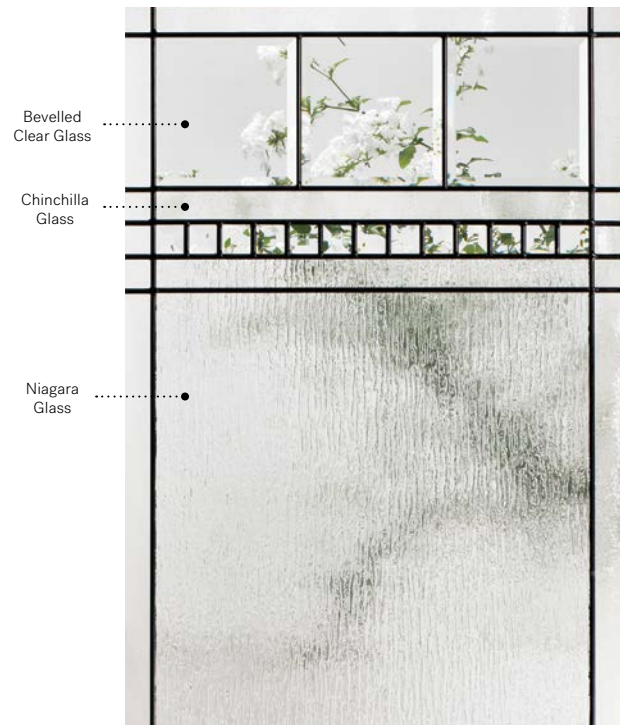

# Chanelle

Orleans steel door p.19. Chanelle 22" x 48" doorglass with 8" x 48" sidelite p.71.

# Chanelle

Chanelle will bring a stately, elegant and timeless touch to any home, classic or modern. With clean lines and bright bevels, it creates stunning light effects.

**Stained glass:** Chinchilla glass, bevelled clear glass and Niagara glass.

**Caming:** Patina.

**Frames:** Contemporary, Novapvc or Stainable.

**Sidelites and transom:** Looks great accompanied by Niagara glass.

Available in custom sizes.

Privacy Level **3/5**  
SEMI-PRIVATE

**Frames** 22"×64"  
Contemporary 10-308-060-003  
Novapvc 10-308-060-001  
Stainable 10-308-060-002