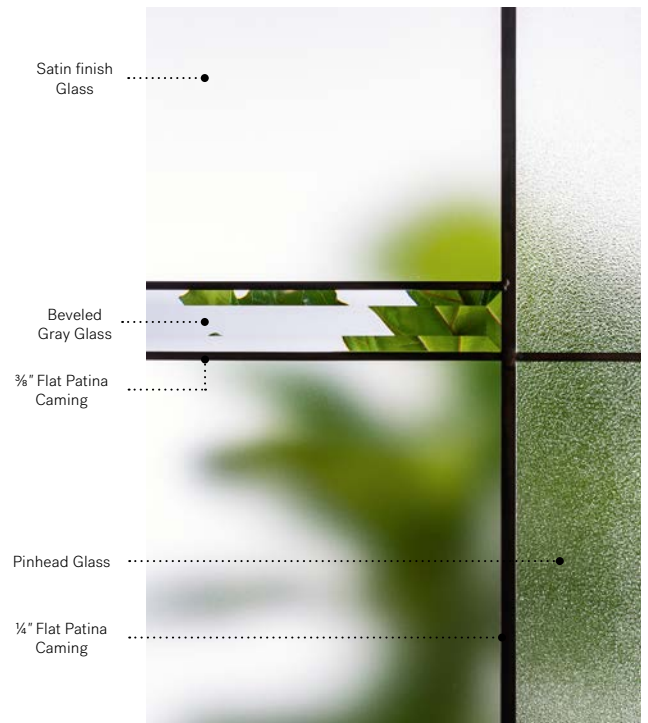

Belmont

Belmont is a Stained Glass model with an urban look designed for today's architectural styles. Its minimalist, asymmetrical composition of flat black patina coming and Satin finish glass fits perfectly with the volumes and materials found in the architecture of contemporary houses. Paired with a satin black handle, Belmont's elegance is unrivaled.

Stained Glass: Satin finish glass, beveled gray glass and Pinhead glass.

Caming: 1/2" wide flat Patina coming and 1/4" wide flat Patina coming.

Frames: Contemporary or Novapvc.

Sidelites and transom: Looks great accompanied by Satin finish glass.
Available in custom sizes.

Privacy Level **3/5**
SEMI-PRIVATE