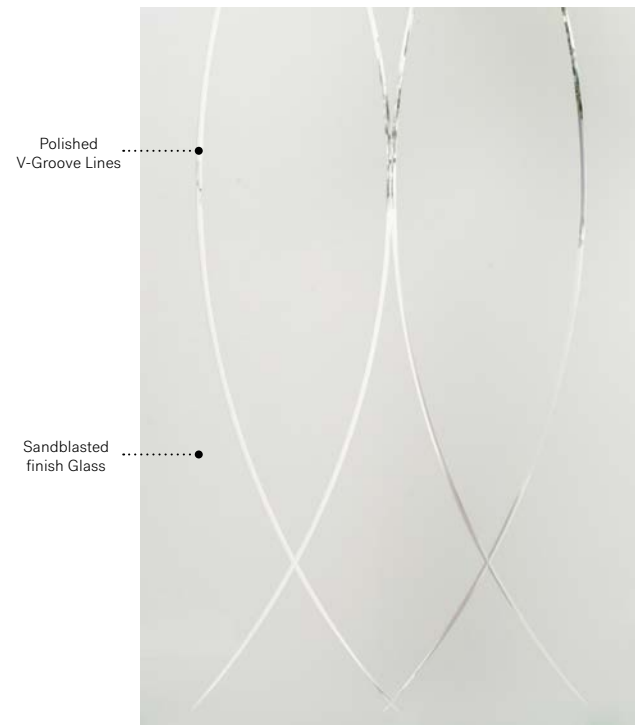

Verso

With its simple and elegant intersecting lines, Verso is a timeless homage to the art of glass cutting.

V-Groove: Polished V-Groove lines on Sandblasted finish glass.

Frames: Contemporary, Novapvc or Stainable.

Sidelites and transom: Looks great accompanied by Sandblasted finish glass.

Available in custom sizes.

Privacy Level **4/5**
PRIVATE