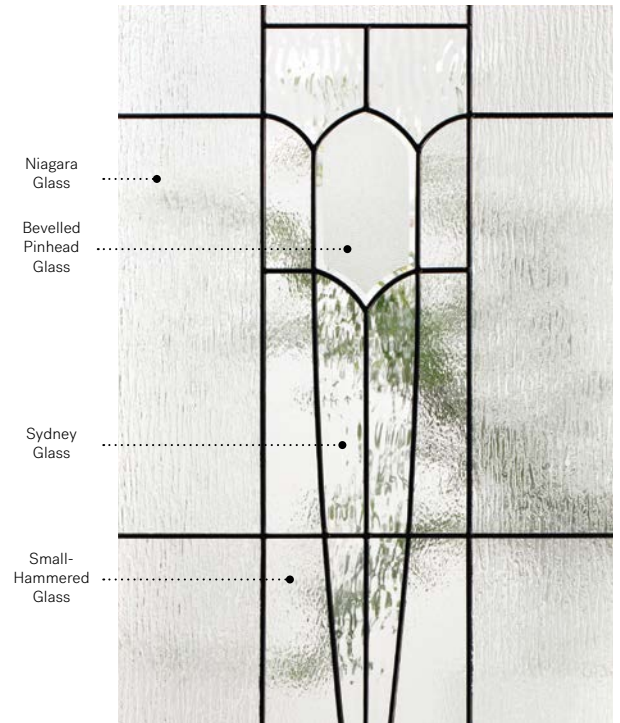

# Mistral

A nod to Art Nouveau illustrations, Mistral is a tableau of simple, slender shapes.

**Stained glass :** Niagara glass, Sydney glass, bevelled Pinhead glass and Small-hammered glass.

**Caming :** Zinc or Patina.

**Frames :** Novapvc or Stainable.

**Sidelites and transom :** Looks great accompanied by Niagara glass.

Available in custom sizes.

Privacy Level **3/5**  
SEMI-PRIVATE

Frames 22" x 64"

Novapvc	10-310-060	Zinc	Pat.
Stainable	10-310-060	006	001
		009	005