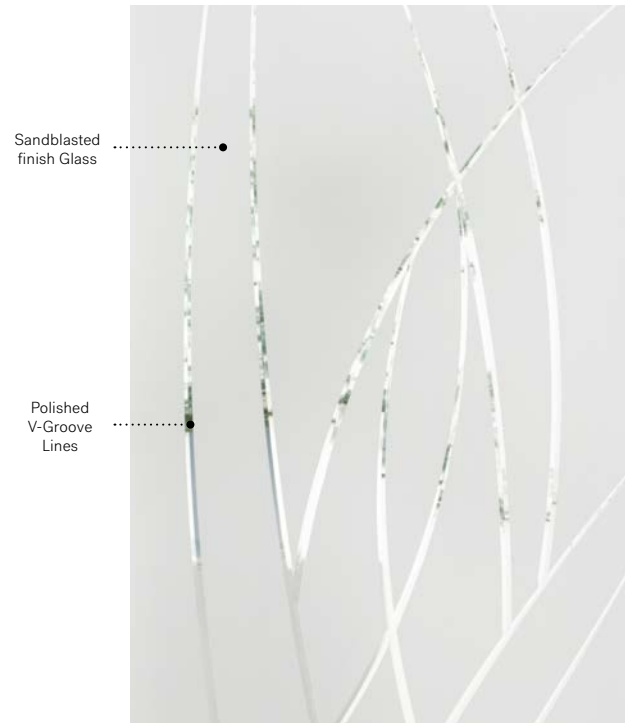

Alys

Alys' V-Groove design suggests motion and is at once natural and abstract, bringing your entryway to life with its dynamic composition.

V-Groove: Polished V-Groove lines on Sandblasted finish glass.

Frames: Contemporary, Novapvc or Stainable.

Sidelites and transom: Looks great accompanied by Sandblasted finish glass.

Available in custom sizes.

Privacy Level

4/5

PRIVATE

Frames	22"×64"	22"×48"	22"×36"	22"×17"	22"×14 7/16"	22"×9"
Contemporary	06-322-060-007	06-322-057-009	06-322-050-011	06-322-259-007	06-322-260-006	06-322-210-006
Novapvc	06-322-060-001	06-322-057-001	06-322-050-001	06-322-259-001	06-322-260-001	06-322-210-001
Stainable	06-322-060-003	06-322-057-003	06-322-050-003	06-322-259-002	N/A	06-322-210-003

Frames	7"×64"	8"×48"	8"×36"	13 7/8"×79" Tip-to-tip
Contemporary	06-322-005-008	06-322-017-009	06-322-010-009	06-322-211-001
Novapvc	06-322-005-001	06-322-017-001	06-322-010-001	
Stainable	06-322-005-003	06-322-017-003	06-322-010-003