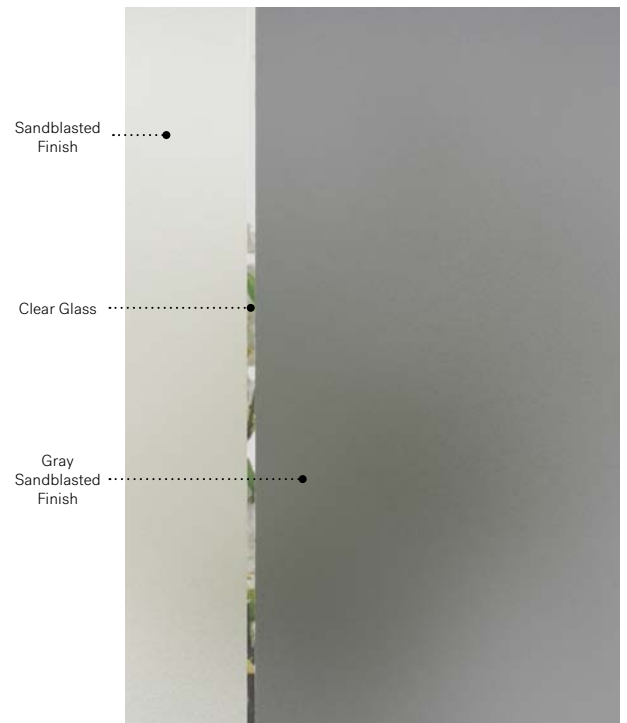

Nuando

Simple and minimalist, Nuando stands out with its gray sandblasted finish glass. This window matches the asymmetrical arrangement of windows and volumes on contemporary-style houses. Available in right or left versions.

Silkscreened glass: Gray sandblasted finish, white sandblasted finish and a clear glass line.

Frames: Contemporary or Novapvc.

Orientation: Available in left and right versions as seen from outside.

Sidelites and transom: Looks great accompanied by Sandblasted finish glass.

Privacy Level **4/5**
PRIVATE