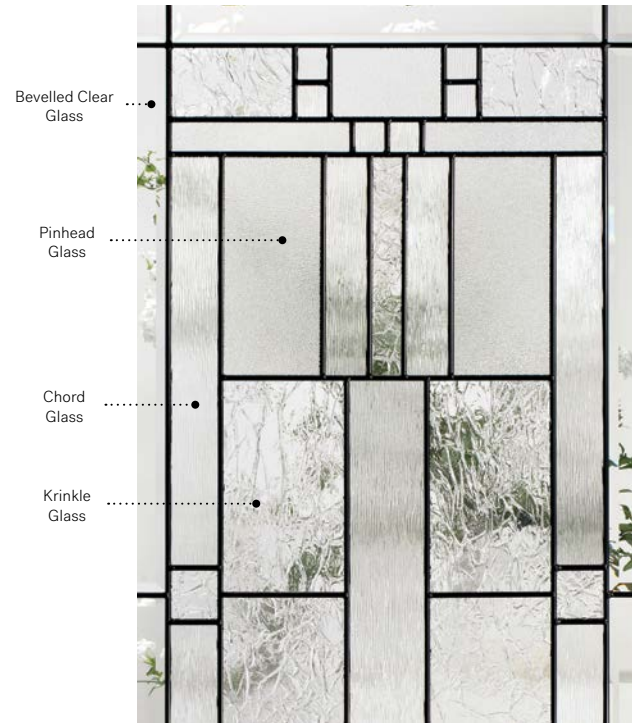

Cachet

Cachet's Prairie-style design blends four striking textures to make your home stand out. On sunny days, enjoy a dazzling light effect in your entryway.

- **Stained glass:** Bevelled clear glass, Krinkle glass, Chord glass and Pinhead glass.
- **Caming:** Zinc or Patina.
- **Frames:** Contemporary, Novapvc or Stainable.
- **Sidelites and transom:** Looks great accompanied by Pinhead glass.
- Available in custom sizes.

Privacy Level **3/5**
SEMI-PRIVATE

Frames	22"×64"		22"×48"		22"×36"		22"×17"		22"×14 7/16"			
	Zinc	Pat.	Zinc	Pat.	Zinc	Pat.	Zinc	Pat.	Zinc	Pat.	Zinc	Pat.
Contemporary	10-230-060-013	014	10-230-057-024	025	10-230-050-024	025	10-230-259-010	011	10-230-260-010	011	10-230-260-010	011
Novapvc	10-230-060-002	001	10-230-057-003	001	10-230-050-003	001	10-230-259-002	001	10-230-260-001	001	10-230-260-001	002
Stainable	10-230-060-005	011	10-230-057-005	006	10-230-050-005	006	10-230-259-007	006	N/A			

Frames	7"×64"		8"×48"		8"×36"		13 7/8"×79" Tip-to-tip			
	Zinc	Pat.	Zinc	Pat.	Zinc	Pat.	Zinc	Pat.	Zinc	Pat.
Contemporary	10-230-005-013	014	10-230-017-018	019	10-230-010-020	021	10-230-211-002	001		
Novapvc	10-230-005-002	001	10-230-017-003	001	10-230-010-003	001				
Stainable	10-230-005-011	010	10-230-017-005	006	10-230-010-005	006