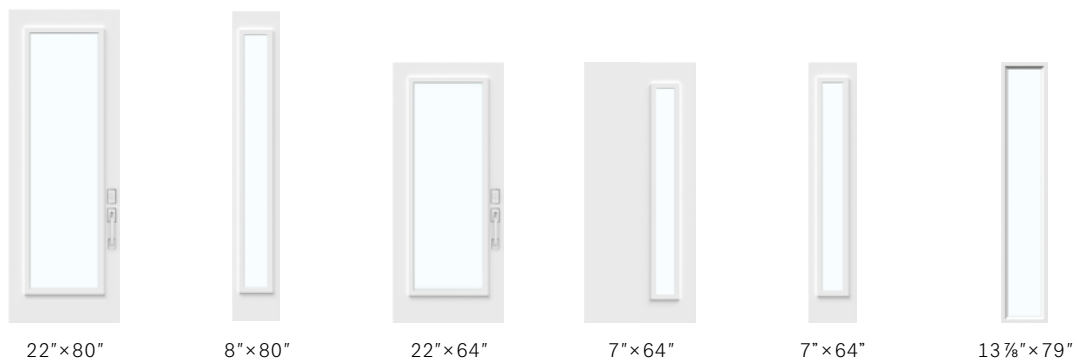

Frames	22"×80"		8"×80"		22"×64"		7"×64"		7"×64"		13 7/8"×79"	
	Contemp.	Novapvc	Contemp.	Novapvc	Contemp.	Novapvc	Contemp.	Novapvc	Contemp.	Novapvc	Tip-to-tip	
Soft	064-044	064-042	020-029	020-027	060-217	060-215	005-221	005-219	005-221	005-219	211-041	
Fluid*	N/A	N/A	N/A	N/A	060-221 ‡	060-219 ‡	005-225 ‡	005-223 ‡	005-225 ‡	005-223 ‡	211-042 ‡	
Masterline*	064-034 ‡	N/A	020-018 ‡	N/A	060-148 ‡	060-149 ‡	005-149 ‡	005-143 ‡	005-149 ‡	005-143 ‡	211-021 ‡	
Sandblasted	064-029	N/A	020-016	N/A	060-139	060-096	005-154	005-088	005-154	005-088	211-009	
Satin	N/A	N/A	N/A	N/A	060-159	060-119	005-111	005-108	005-111	005-108	211-015	
Pinhead	N/A	064-023	N/A	020-017	060-151	060-107	005-134	005-093	005-134	005-093	N/A	
Screen	064-035	N/A	020-021	N/A	060-144	060-165	005-151	005-130	005-151	005-130	211-107	
Chinchilla	N/A	N/A	N/A	N/A	060-140	060-142	005-135	005-137	005-135	005-137	211-037	

* **Masterline and Fluid glass** — The pattern of the glass runs parallel to the longest side of the doorglass (see ‡/↔ symbols above.)
Elevation venting unit with Masterline glass p.105. Q470 venting unit with Masterline glass, p.109.