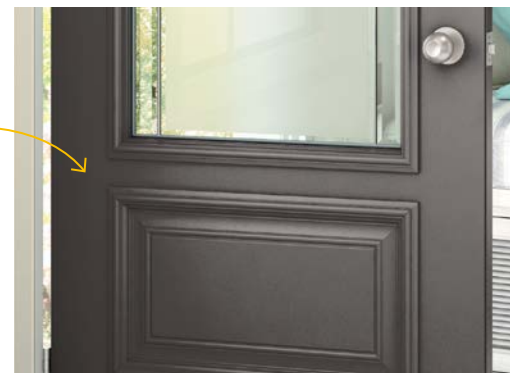

**79" Door**  
**79" Door** 22" x 17" doorlite

Even more detail!

**Prestige Mouldings**

Add character and detail to your door — both outside and inside. Easy to install aluminum moulding. Available for the Prestige Collection steel doors.