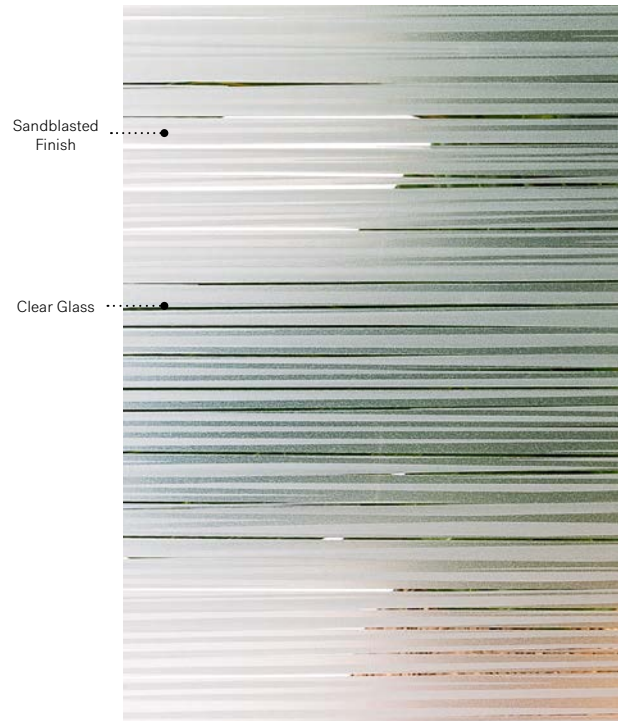

Kira

Two layers of fine, Sandblasted finish lines overlap to create a natural looking pattern that provides a good degree of privacy. Kira delicately filters light and fills your entrance with a sense of calm.

Silkscreened glass: Dual layered Sandblasted finish on clear glass.

Frames: Contemporary or Novapvc.

Sidelites and transom: Looks great accompanied by Sandblasted finish or Clear glass.

Privacy Level **3/5**
SEMI-PRIVATE

Frames	22"×64"	22"×48"	22"×36"	22"×17"	22"×12"
Contemporary	07-381-060-002	07-381-057-002	07-381-050-002	07-381-259-002	07-381-053-002
Novapvc	07-381-060-001	07-381-057-001	07-381-050-001	07-381-259-001	07-381-053-001

Frames	7"×64"	13 7/8"×79" Tip-to-tip
Contemporary	07-381-005-002	07-381-211-001
Novapvc	07-381-005-001