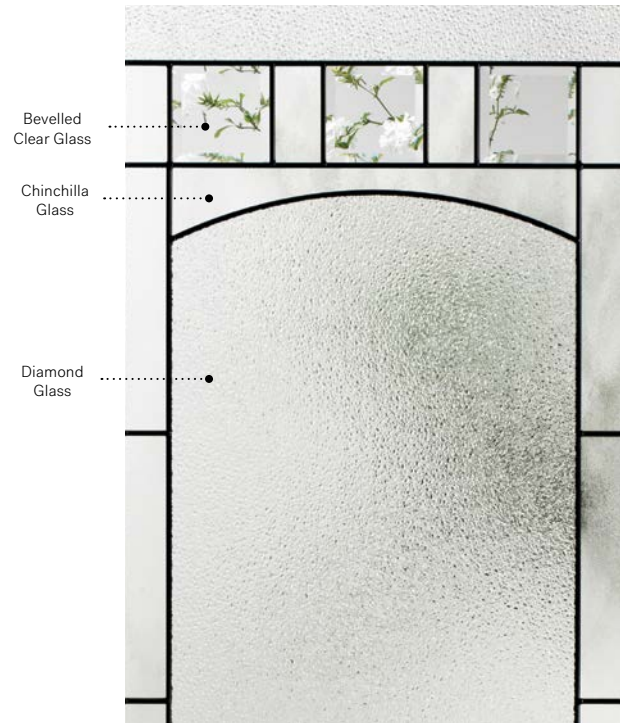

Bistro

Orleans steel door p.19. Bistro 22" x 48" doorglass p.65.

# Bistro

With its arched central piece crowned by bevelled clear glass, Bistro offers a consistently classic and natural look. Bistro will rejuvenate any exterior.

**Stained glass:** Chinchilla glass, bevelled clear glass and Diamond glass.

**Caming:** Zinc or Patina.

**Frames:** Contemporary, Novapvc or Stainable.

**Sidelites and transom:** Looks great accompanied by Chinchilla glass.

Available in custom sizes.

Privacy Level **3/5**  
SEMI-PRIVATE