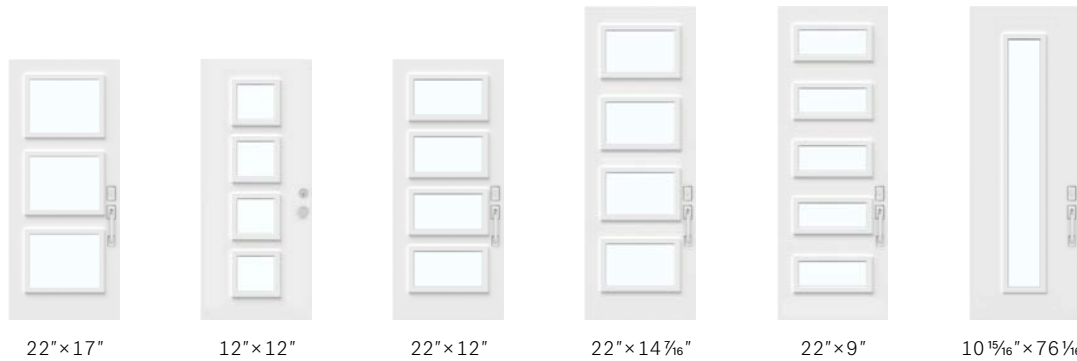

08-079-

Add this prefix to the codes below

Frames	22"×17"		12"×12"		22"×12"		22"×14 1/16"		22"×9"		10 15/16"×76 1/16"	
	Contemp.	Novapvc	Contemp.	Novapvc	Contemp.	Novapvc	Contemp.	Novapvc	Contemp.	Contemp.	Novapvc	
Soft	259-116	259-114	216-063	216-061	053-046	On demand	260-063	On demand	210-064	N/A	N/A	
Fluid*	259-119 ↔	259-117 ↔	216-066 ↔	216-064 ↔	053-050 ↔	On demand	260-066 ↔	On demand	N/A	N/A	N/A	
Masterline*	259-045 ↔	259-046 ↔	216-027 ↔	216-028 ↔	053-001 ↔	On demand	260-039 ↔	On demand	210-039 ↔	N/A	N/A	
Sandblasted	259-033	259-012	216-012	216-017	053-007	On demand	260-027	On demand	210-033	211-029	N/A	
Satin	259-062	259-024	216-001	216-025	053-002	On demand	On demand	On demand	N/A	211-028	N/A	
Pinhead	259-085	259-008	216-037	216-024	053-004	On demand	260-051	On demand	210-050	N/A	N/A	
Screen	259-038	259-052	216-029	216-032	053-003	On demand	260-041	On demand	210-048	N/A	N/A	
Chinchilla	259-035	259-049	216-018	216-020	053-006	On demand	260-044	On demand	210-051	N/A	N/A