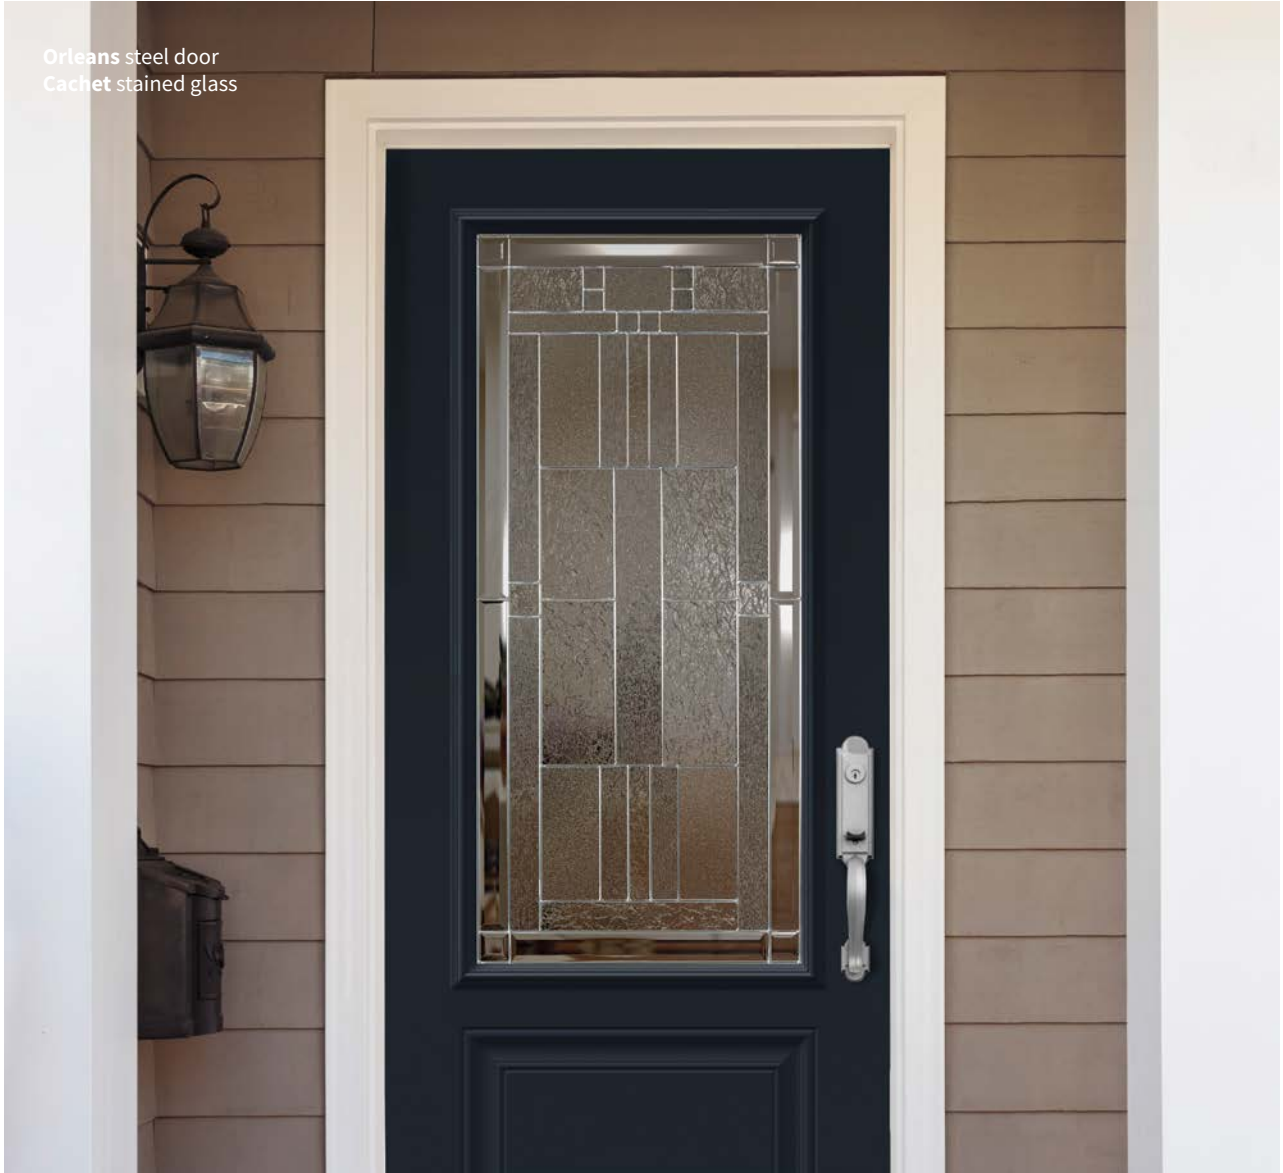

22"×48" / 8"×48"

22"×36" / 8"×36"

Other sizes available — 22"×14⁷/₁₆", 13⁷/₁₆"×79", Oval

4/5 PRIVATE

Available in custom sizes

Sidelites & transoms — Pinhead glass

Orleans steel door
Cachet stained glass

Cachet

22"×48" / 8"×48"

22"×36" / 8"×36"

22"×14⁷/₁₆" / 7"×64"

Other sizes available — 22"×64", 22"×17", 22"×9" Camber, Half-moon, 13⁷/₈"×79"

Available in custom sizes

Sidelites & transoms — Pinhead glass

Orleans steel door
Louisbourg doorglass

Louisbourg

22"×64" / 7"×64"

22"×48" / 8"×48"

22"×36" / 8"×36"

4/5 SEMI-PRIVATE

 Sidelites & transoms — Sandblasted finish glass

Uno steel door
Alys doorglass

Alys