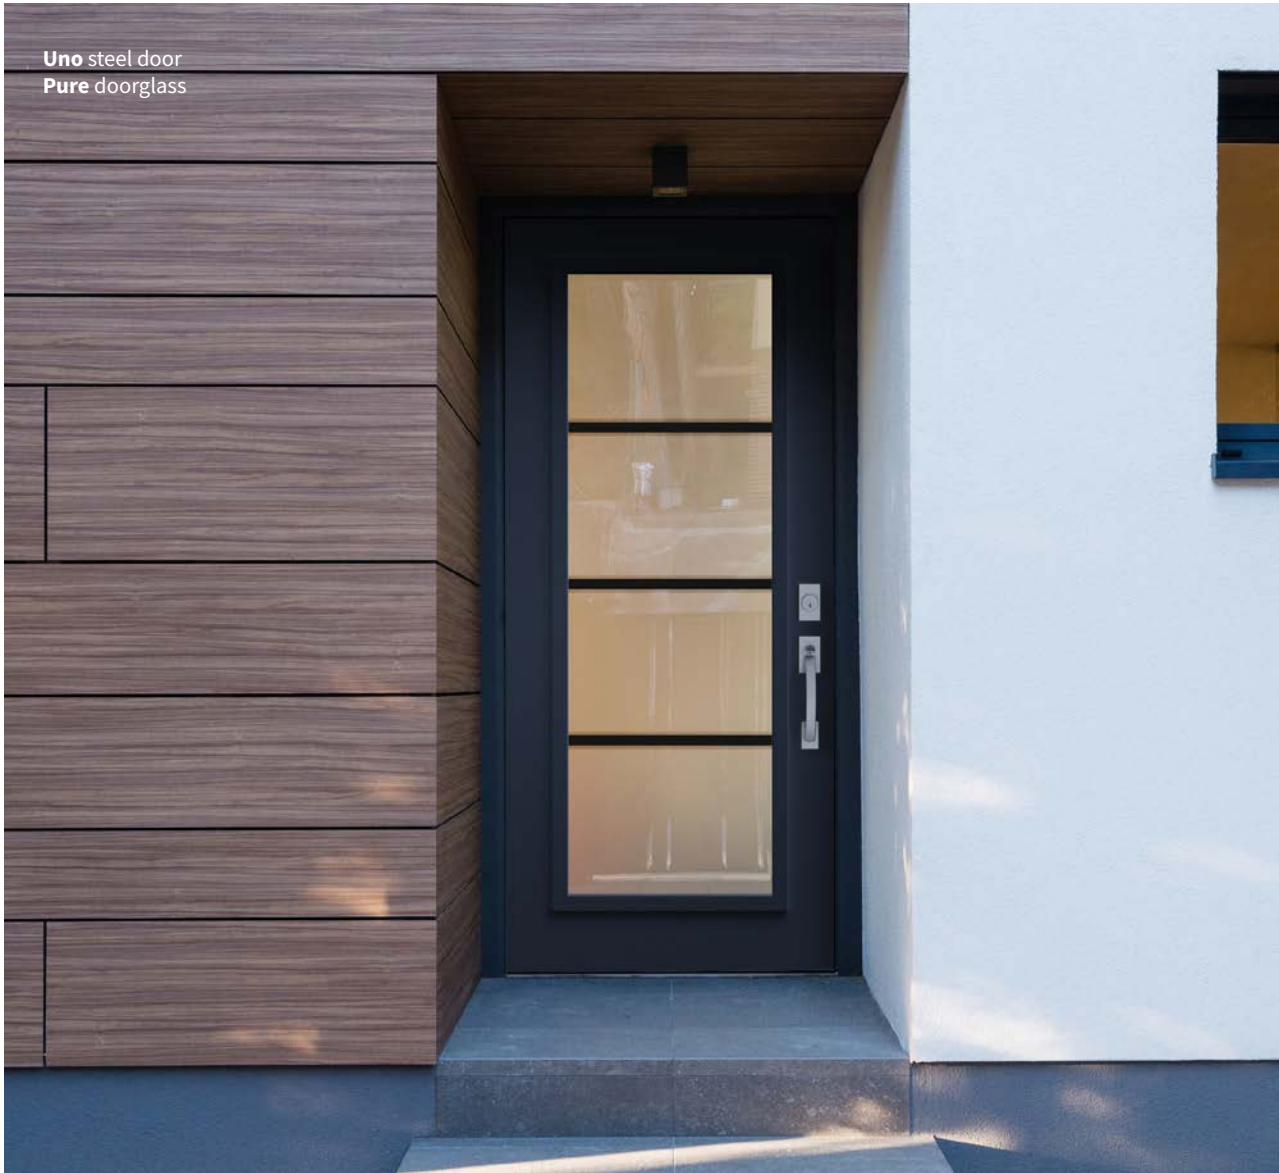

Pure

Other sizes available — 20"×64"

Sidelites & transoms — Sandblasted finish glass