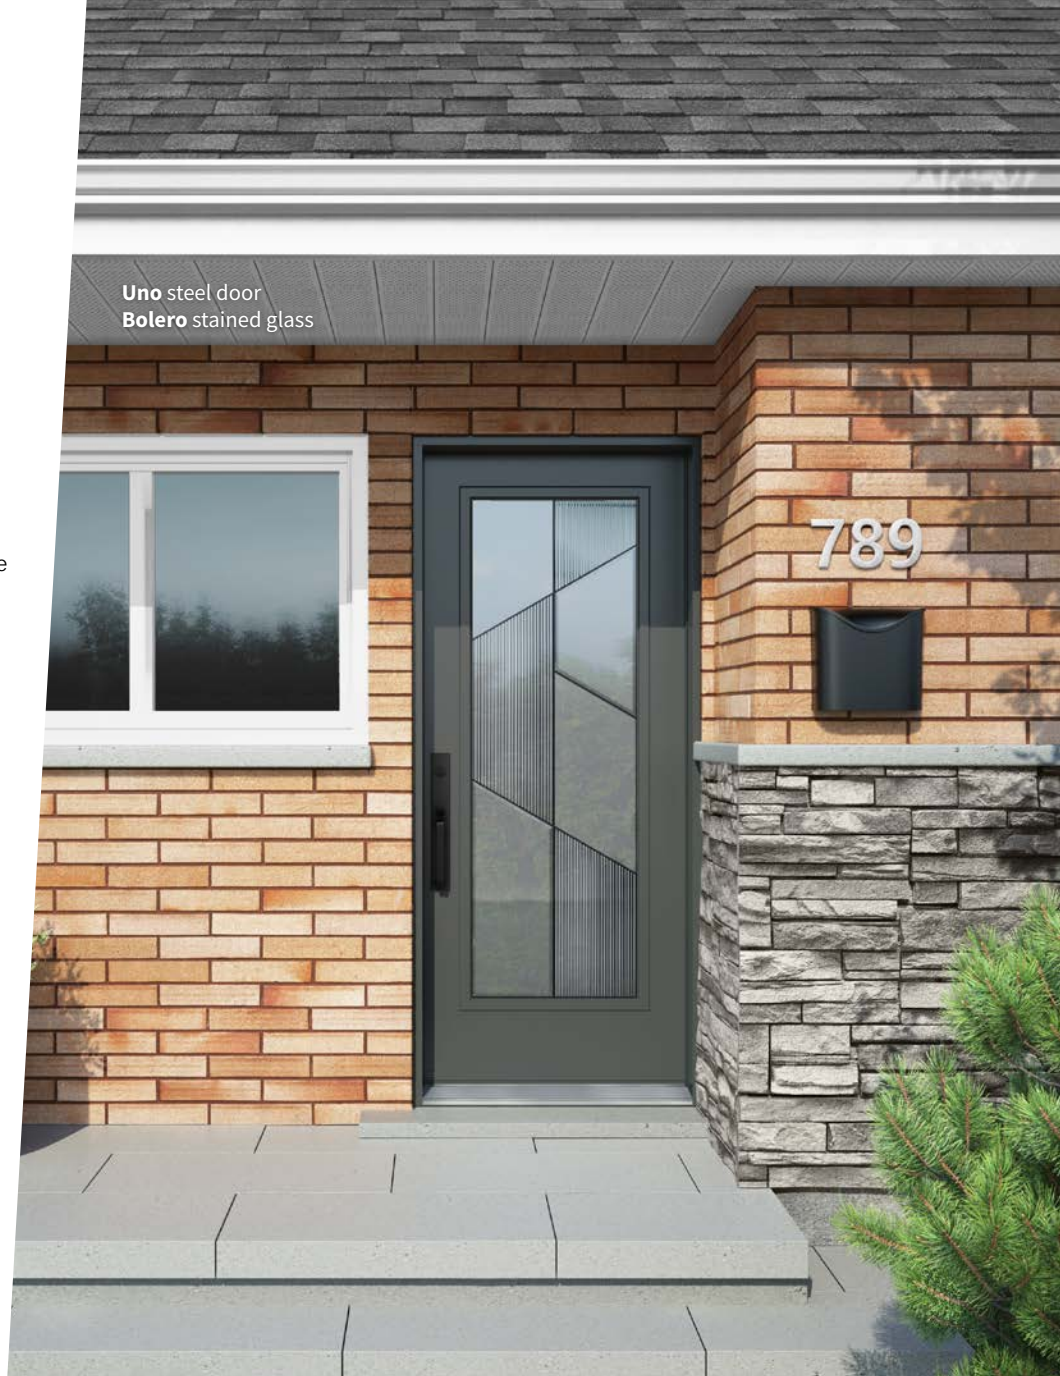

Doorglass

Contemporary Style

Does your home feature architecture with clean shapes, straight lines and abundant windows? Dare to bring a little character to your entrance by choosing from one of our contemporary-style decorative doorglass.

Uno steel door
Bolero stained glass

Bolero