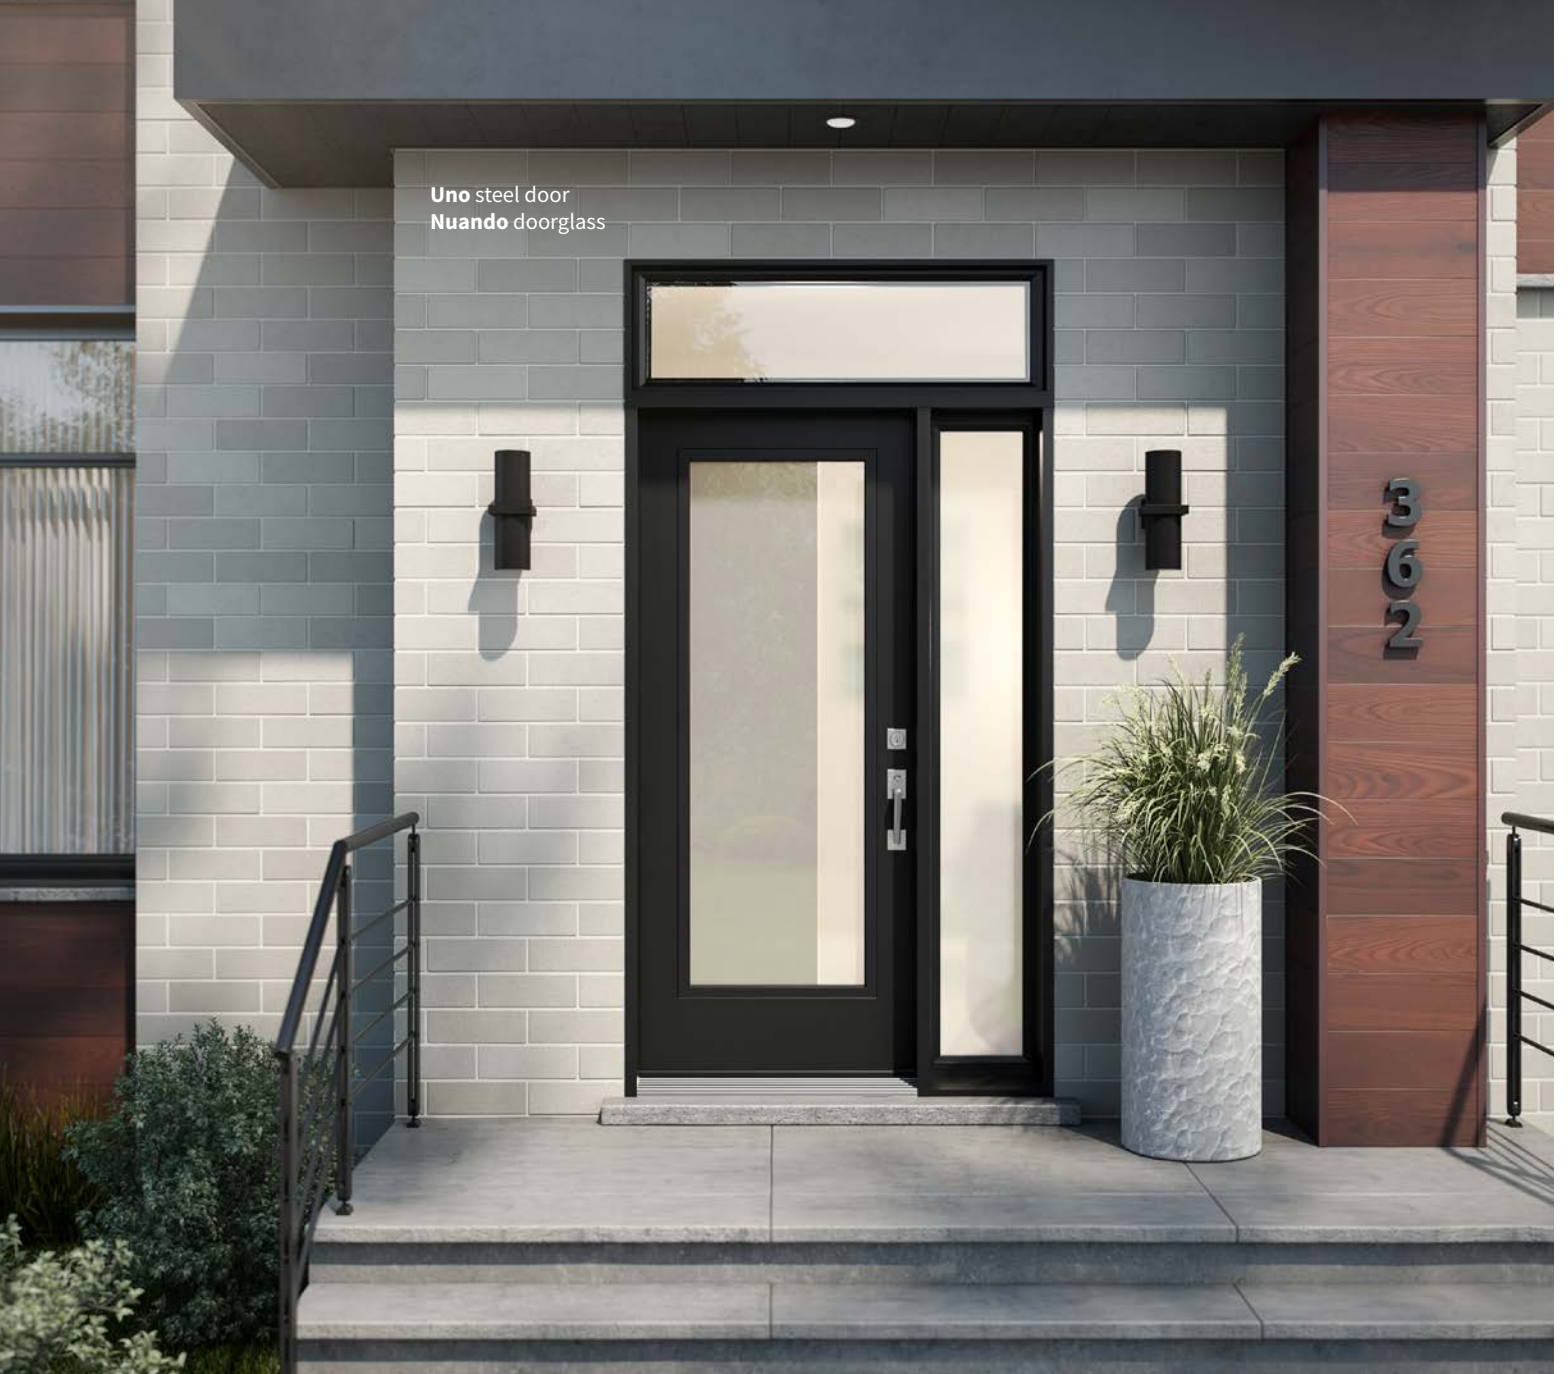

22"×64" right

22"×64" left

22"×48" right

22"×48" left

 Sidelites & transoms — Sandblasted finish glass

 Available in left and right hand versions
(as seen from outside)

Uno steel door
Nuando doorglass

Nuando