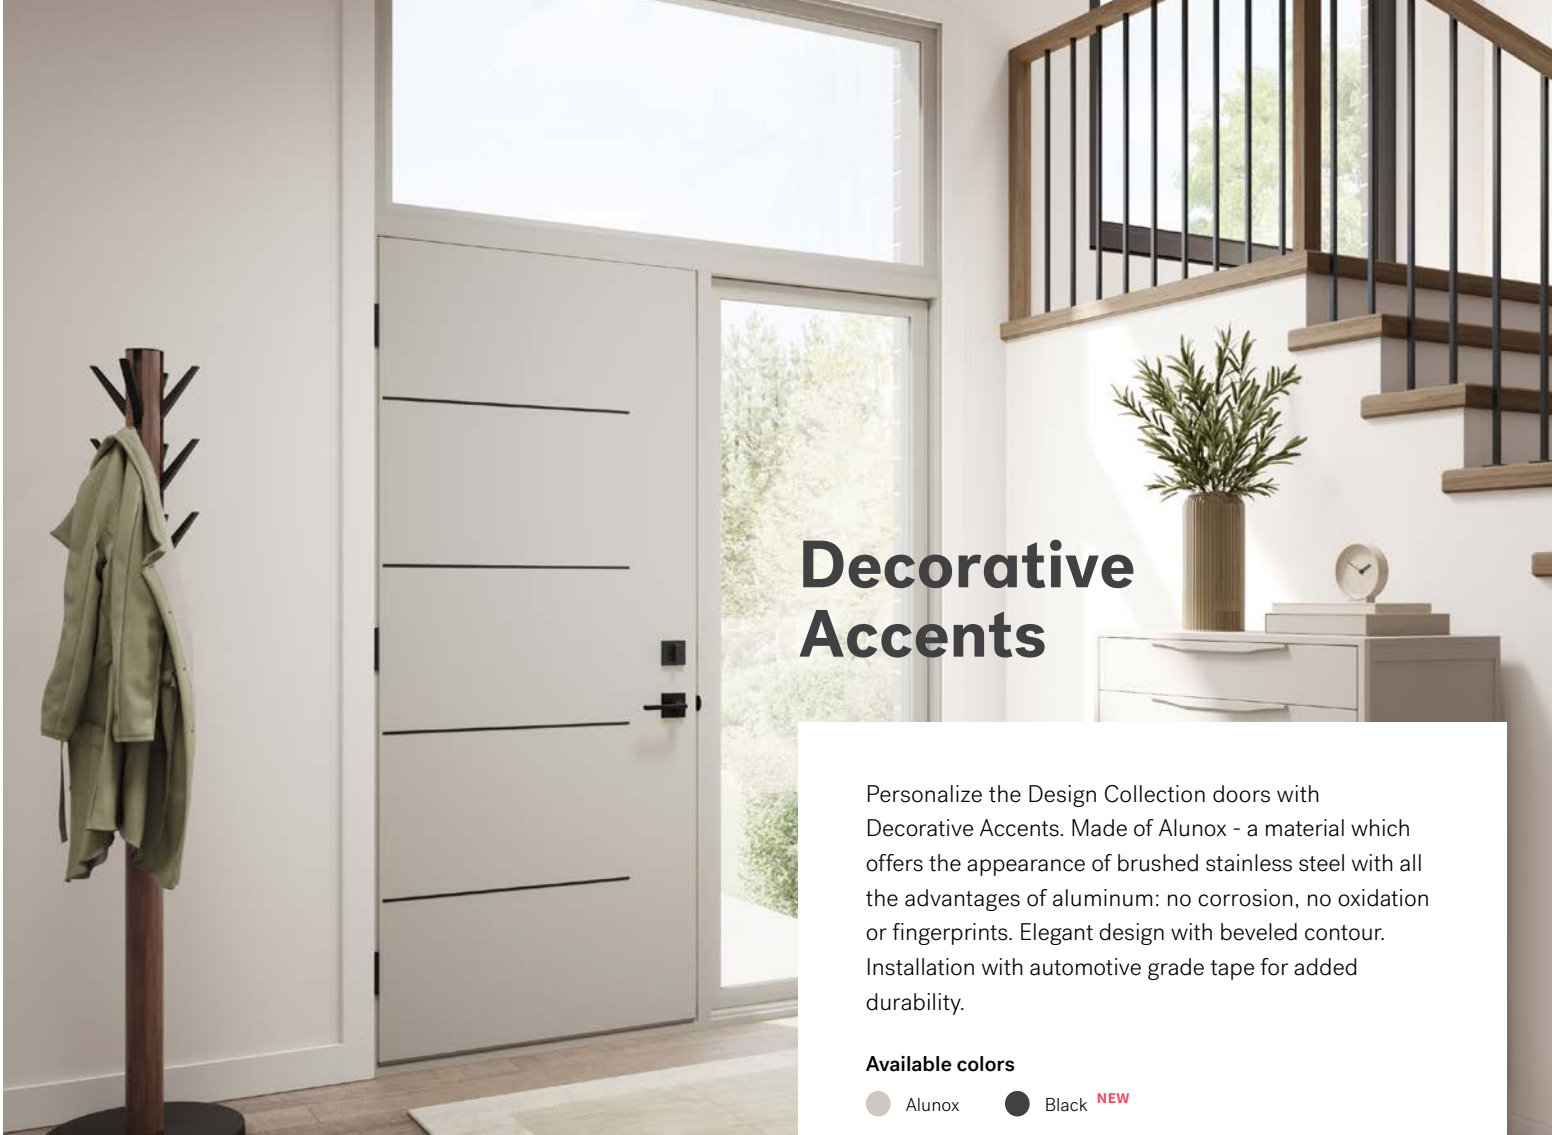

Decorative Accents

Personalize the Design Collection doors with Decorative Accents. Made of Alunox - a material which offers the appearance of brushed stainless steel with all the advantages of aluminum: no corrosion, no oxidation or fingerprints. Elegant design with beveled contour. Installation with automotive grade tape for added durability.

Available colors

- Alunox
- Black NEW