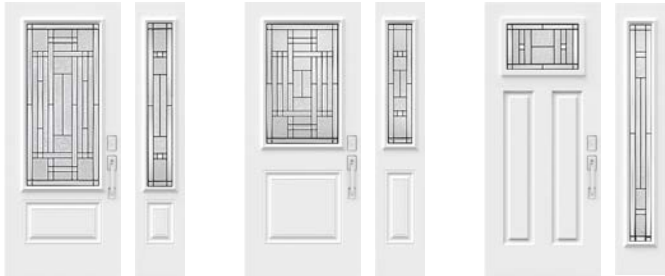

Attraction

22"×48" / 8"×48"   22"×36" / 8"×36"   22"×14⁷/₁₆" / 7"×64"