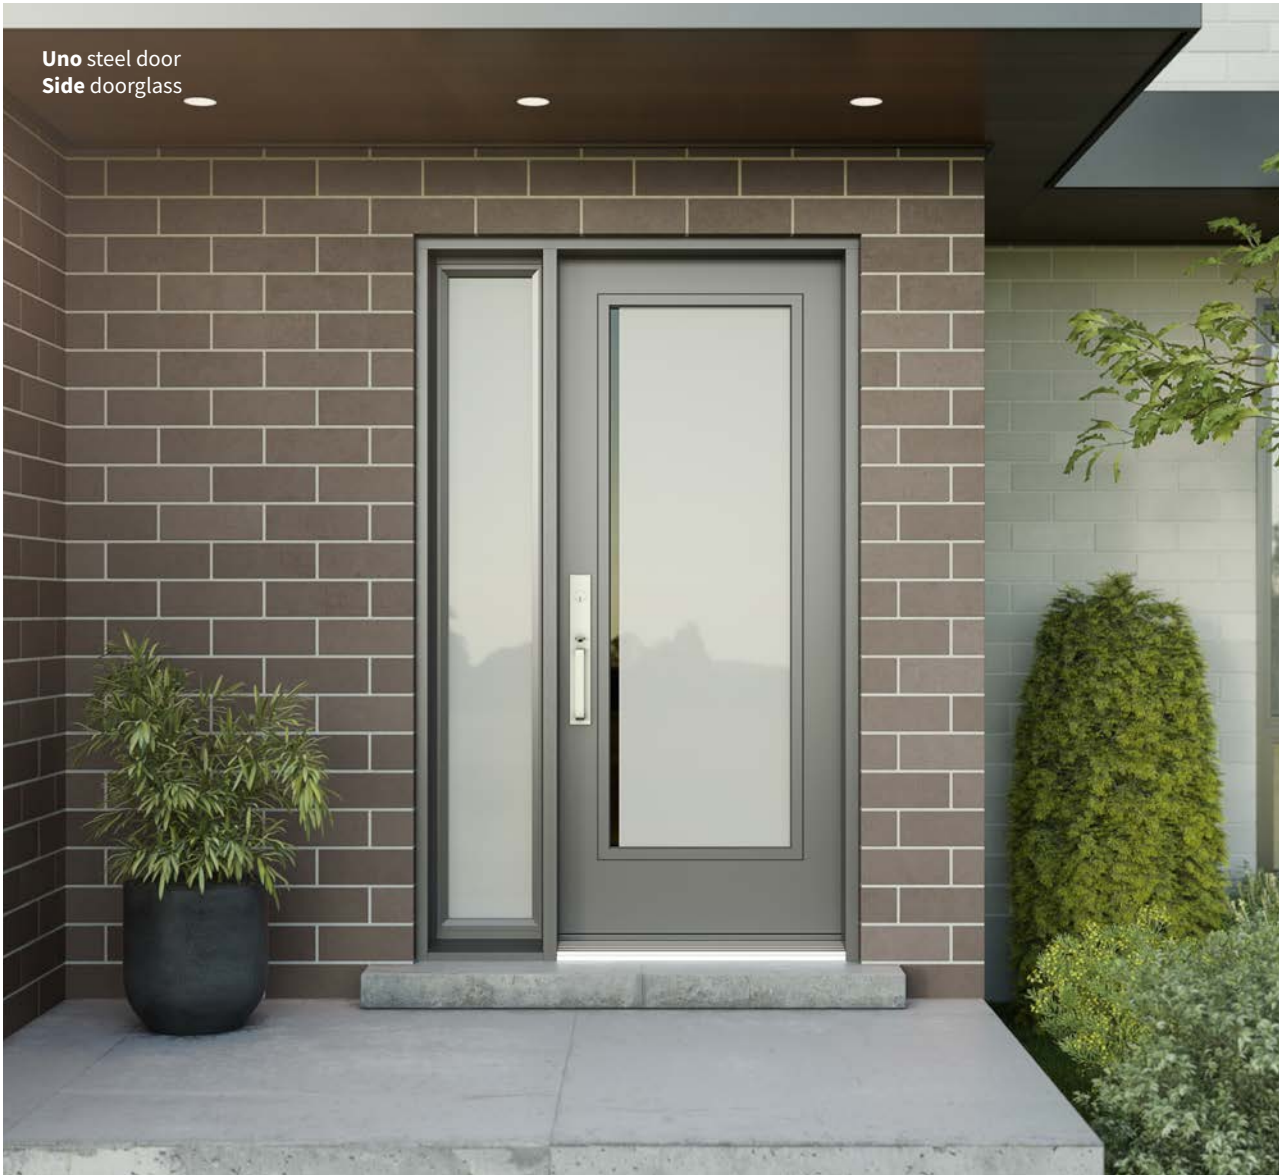

22"×48" right / 8"×48"

22"×36" right / 8"×36"

4/5

PRIVATE

Sidelites & transoms— Sandblasted finish glass

Available in left and right hand versions
(as seen from outside)

Uno steel door
Side doorglass

Side