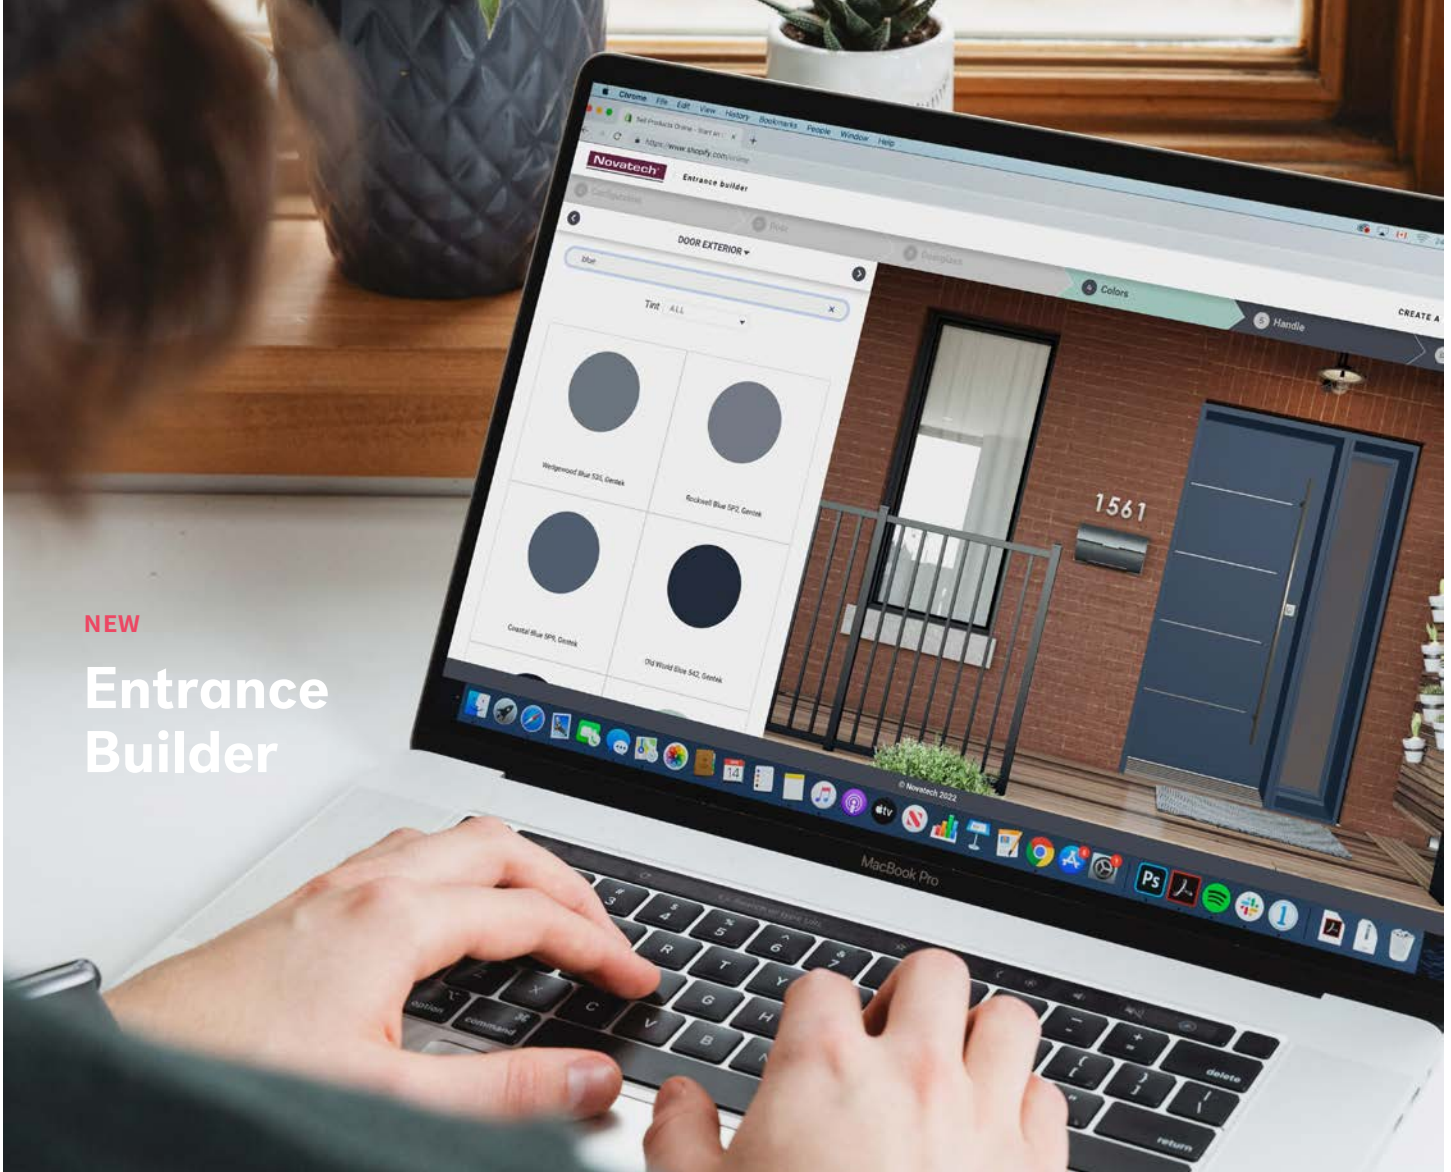

NEW

Entrance Builder

Create your door!

In a few simple steps, visualize the products of your choice. Upload a photo of your home, add your favourite entry door configurations, and see if your chosen door and doorglass are a good fit for your home.

Start creating at
design.novatechgroup.com

Visit Our Website

Consult the complete catalog on our website for all of the available sizes, options and details for each of our products as well as many useful resources to help you get inspired and plan your entry door project.

novatechgroup.com

Get Design Advice

Book a meeting with our designer who will see your home with new eyes and help you create the perfect entrance. Our experts will guide you in your choices: configuration, door model, color, hardware and more.

design@novatechgroup.com