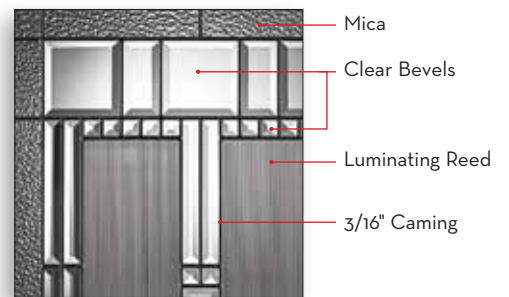

Patina

* Shown in the Plastpro Craftsman 6 panel fiberglass door. Only available in 2/10 & 3/0 x 6/8. Not available in steel. Optional matching Dentil Shelf available.

** Shown in the Plastpro Shaker 3 panel fiberglass door. Available in 2/8, 2/10 & 3/0 x 6/8.

PRIVACY 7

● Privacy Guide. See pages 4 and 5.