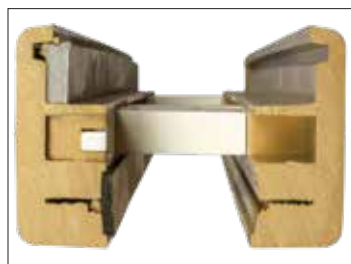

SOLUTION SERIES FRAME - This is our Flat Profile ABS Frame. Specifications as follows:

- Construction - Injected Moulded Flat Low Profile
- Surface - Woodgrain
- Material - White ABS (for painting) or Tan ABS (for staining)
- Glazing Material - Foam tape on both channels (black two sided tape frame to glass & white one-sided tape frame to door)
- Screwless Frame - No screws, no screw plugs, no screw strips
- Sizes - 0764, 0806, 0808, 0836, 2203, 2208, 2210, 2217, 2236, 2215 (1-Lite, 3-Lite, & 6-Lite) Only.