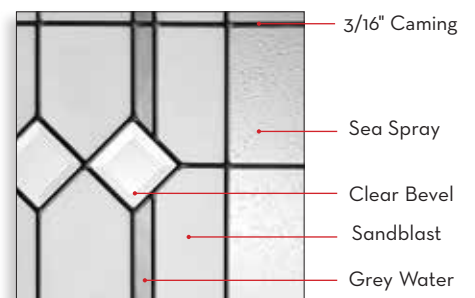

* Shown in the Plastpro Craftsman 6 panel fiberglass door. Only available in 2/10 & 3/0 x 6/8. Not available in steel. Optional matching Dentil Shelf available.

** Shown in the Plastpro Shaker 3 panel fiberglass door. Available in 2/8, 2/10 & 3/0 x 6/8.